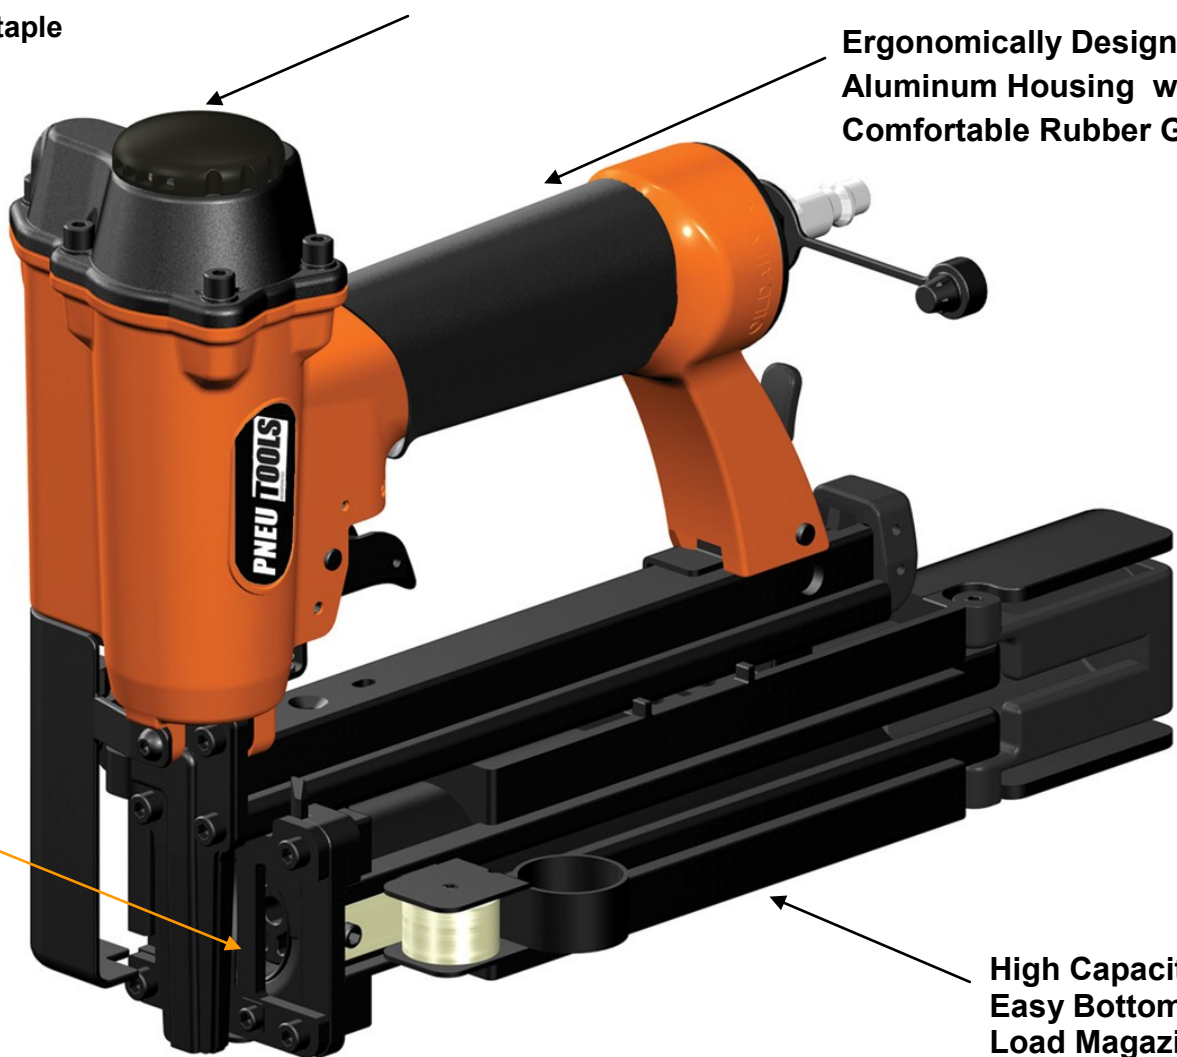

RC58-II

PLASTIC CAP TOOL

5/8" Plastic Cap Staple Gun

20ga "F" Series Staple

360° Rotational Deflector

Ergonomically Designed Aluminum Housing with Comfortable Rubber Grip

Quick Clear Cap Window

High Capacity Easy Bottom Load Magazine

Staple Dimensions

"F" Series Senco

20 Gauge 5/8"

APPLICATIONS:

House Wrap, Black Paper , Lumber Wrap, Silt Fence

Model	Length	Width	Height	Weight	Operating pressure	Fastener Capacity
RC58 II	12.56"	4.8"	8.66"	4 lbs	80-120 psi	110