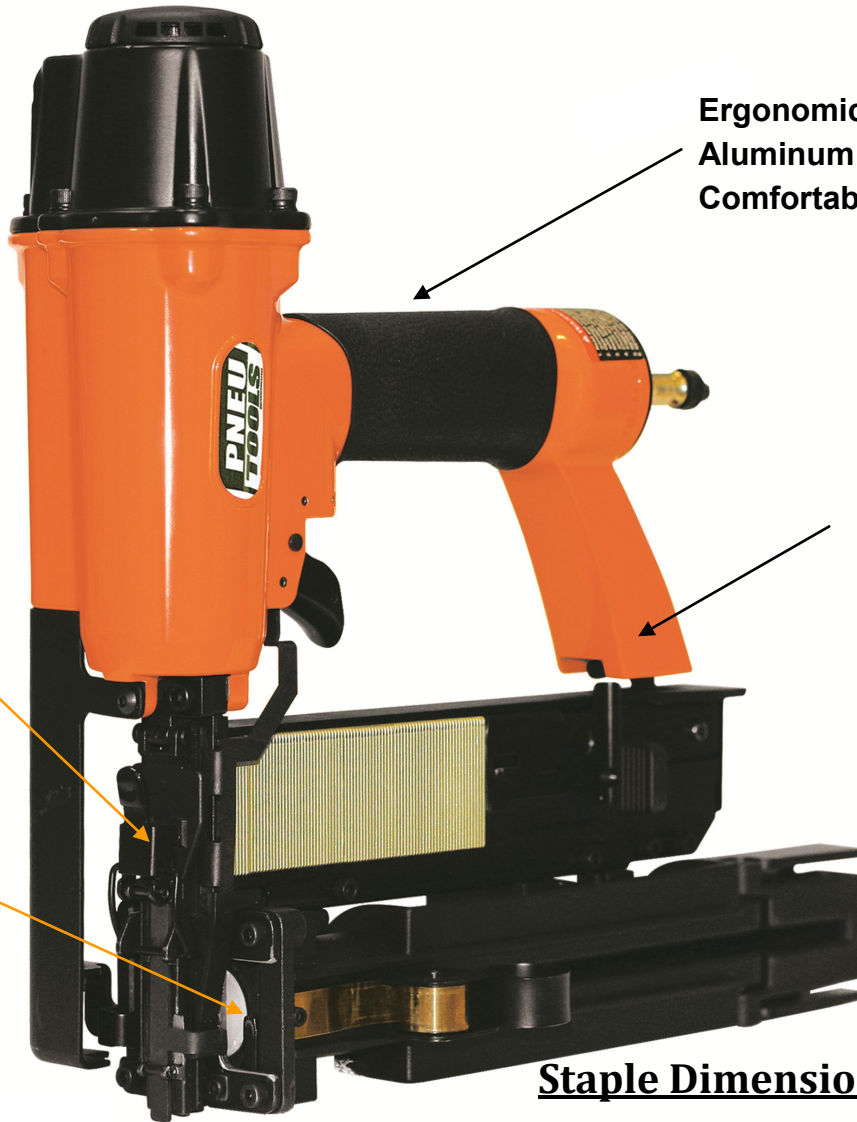

PLASTIC CAP TOOL

1 1/2" Plastic Cap Staple Gun

18ga "M" Series Staple

360° Rotational Deflector

Ergonomically Designed Aluminum Housing with Comfortable Rubber Grip

Quick Clear Staple Door

High Capacity Easy Top Load Magazine

Quick Clear Cap Window

Staple Dimensions

"M" Series Senco

18 Gauge 1" - 1 1/2"

APPLICATIONS:

House Wrap, and Black Paper
Foam Board, Black Board

Model	Length	Width	Height	Weight	Operating pressure	Fastener Capacity
RC150 II	15"	1.6"	6.4"	5.1 lbs	80-120 psi	110